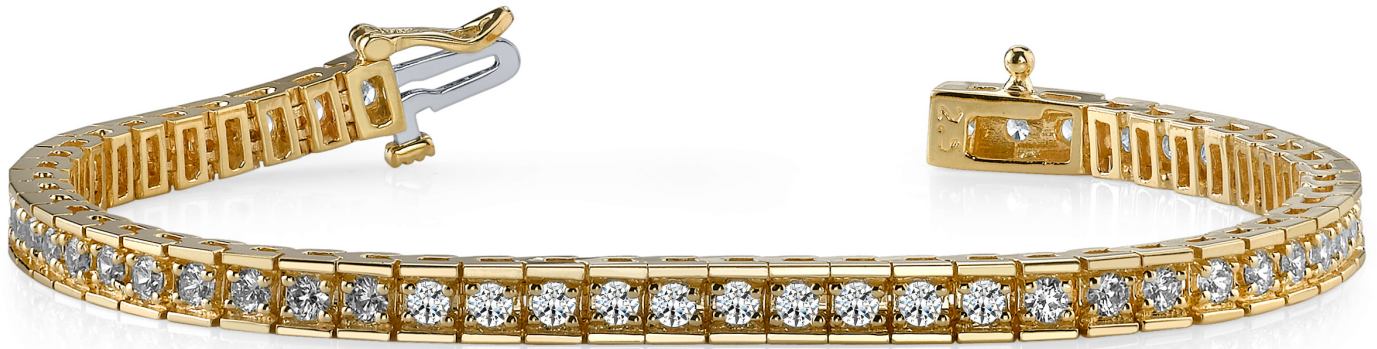

Classic Diamond Tennis Bracelets

B32 2.0mm 67 Dia.x.033=2.21 ct. 17.3 Gr. **Prongs Set**

B32 2.5mm 52 Dia.x.055=2.86 ct. 19.9 Gr. **Prongs Set**

B32 3.0mm 48 Dia.x.10=4.80 ct. 22.5 Gr. **Prongs Set**